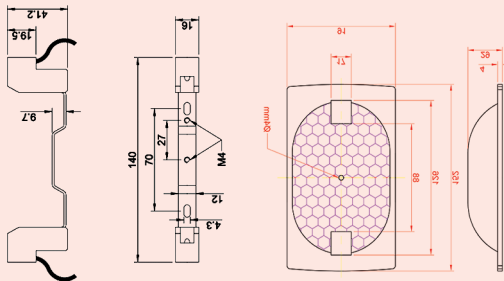

Code	Volts (V)	Watts (W)	Cap	Bulb	Finish
Hard glass clear					
90241511	240	150	E27	R125	Clear
90241710	240	175	E27	R125	Clear
90112512	110	250	E27	R125	Clear
90242513	240	250	E27	R125	Clear
90243010	240	300	E27	R125	Clear
90113713	110	375	E27	R125	Clear
90243710	240	375	E27	R125	Clear
Hard glass red					
90241512	240	150	E27	R125	Red
90242512	240	250	E27	R125	Red
PAR					
PAR240175C	240	175	E27 PAR	PAR38	Clear
PAR240175R	240	175	E27 PAR	PAR38	Red

Code	Volts (V)	Watts (W)	Dimensions (mm)		Cap	Finish
			A	B		
Quickfit						
5424102D	240	100	117.6	114.2	R7s	Bare
6424202D	240	200	117.6	114.2	R7s	Bare
64243021	240	300	117.6	114.2	R7s	Bare
54243026	240	300	220.6	217.2	R7s	Bare
54245027	240	500	117.6	114.2	R7s	Bare
64245023	240	500	220.6	217.2	R7s	Bare
64241017	240	100	117.6	114.2	R7s	Jacketed
64241016	240	100	220	216	R7s	Jacketed
64242013	240	200	117.6	114.2	R7s	Jacketed
64242014	240	200	220.6	216	R7s	Jacketed
64243011	240	300	117.6	114.2	R7s	Jacketed
64243012	240	300	220.6	216	R7s	Jacketed
64245014	240	500	220.6	216	R7s	Jacketed
64241015	240	1000	348	346	R7s	Jacketed
Flying leads						
			A	C		
64243022	240	300	216	150	SK15	Bare
64245020	240	500	216	176	SK15	Bare
64241013	240	100	216	65	SK15	Jacketed
64243010	240	300	216	150	SK15	Jacketed
64245010	240	500	V	150	SK15	Jacketed
64242010	240	2000	346	270	SK15	Jacketed

R7s Lamp holders