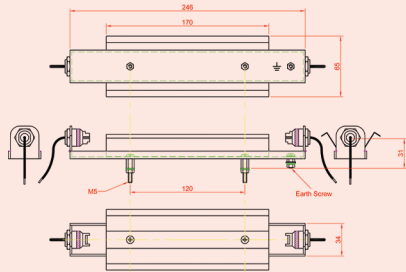

K515F - Bare ceramic lamp holder for 117.6mm Lamps

IRC300 - KFF holder with reflector for 117.6mm lamp