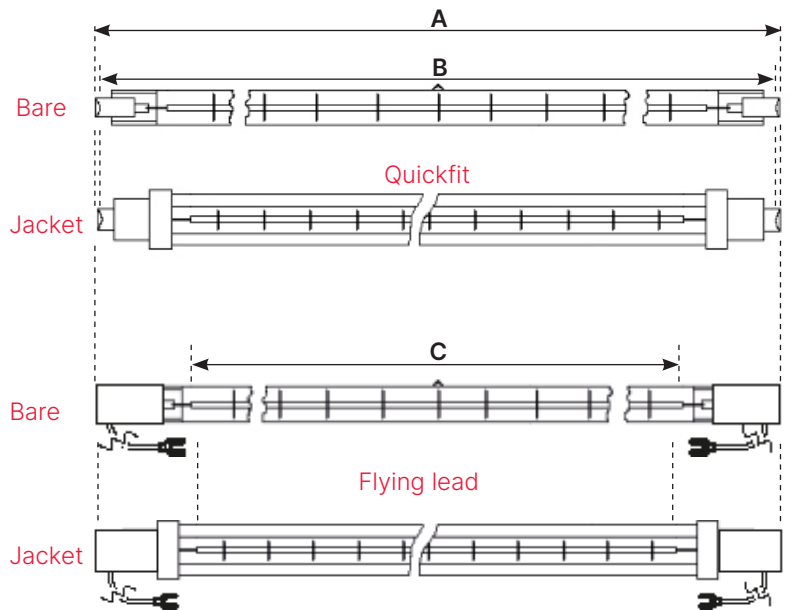

### R7s Lamp holders

K515F - Bare ceramic lamp holder for 117.6mm Lamps

IRC300 - KFF holder with reflector for 117.6mm lamp

IRC500 - Holder and reflector for 220mm Lamps

IRC1000 - Holder and reflector for 350mm Lamps