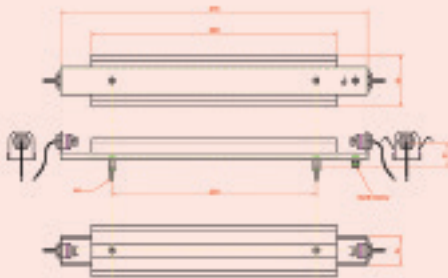

### R7s Lamp holders

K515F - Bare ceramic lamp holder for 117.6mm Lamps

IRC300 - KFF holder with reflector for 117.6mm lamp

IRC500 - Holder and reflector for 220mm Lamps

IRC1000 - Holder and reflector for 350mm Lamps