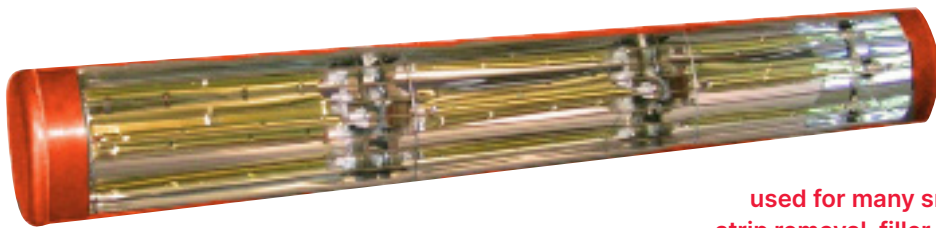

## Victory VLP15 Infrared Paint Dryer

Victory's range of automotive paint dryers has many options for both large and small jobs. The VLP15 is a three-lamp stand-mounted automotive paint dryer, perfect for small repairs, or as an additional heat source or spot drying unit to complement larger systems. Lowered on its stand, it is ideal for drying hard-to-reach areas such as sills, bumpers and lower areas of the vehicle.

VLP15

The Victory VLP15 is a single cassette unit fitted with 3 × 500W Gold shortwave infrared R7s lamps. It can be used for many small drying tasks such as engine drying, strip removal, filler drying, stone chip repairs and preheating prior to spraying.

### Flexible, efficient drying

- Fitted with 3 × 500W Short wave Gold lamps
- Wide angle Hi-light reflector
- 3m of flexible cable
- Built-in isolating switch
- Optional (6ft) chrome plated stand
- Full height 'side and lock' heater bracket
- R7s lamps for easy lamp change