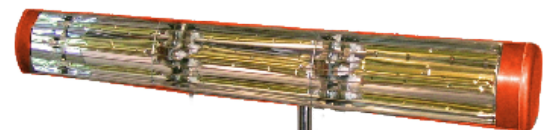

Applications

- Spot drying
- Engine drying
- Strip removal
- Filler drying
- Stone chip repairs
- Preheating prior to spraying

Isolating switch