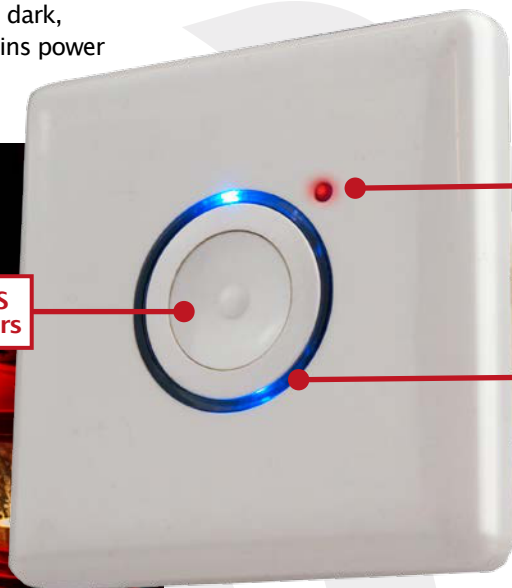

VICTORY

**INSTANT
ON/OFF**
Only from
VICTORY

Outdoor illuminated push button timer

This high quality, attractive timer switch can be used for timed operation of infrared heaters and other appliances in outdoor environments. It is ideal for use in smoking areas, outdoor seating, gardens and patios. This highly cost effective unit saves energy by timing the use of appliances to avoid them being used for longer than necessary.

Featuring a backlit blue neon indicator ring to aid location in the dark, these intelligent units have the ability to latch back on to the mains power supply and reset in the event of a power cut.

PRESET TIMES
2 mins. - 2 hours

LED indicator

**Backlit - find it
in the dark**

**INSTANT
ON OFF**

VLTIM4 timer

- Easy to fit
- Instant on/off - no delay
- IP66 - use in wet conditions
- Loads up to 16A - can control multiple heaters
- Supplied with dedicated surface mounting waterproof back box, screws and cable gland seals