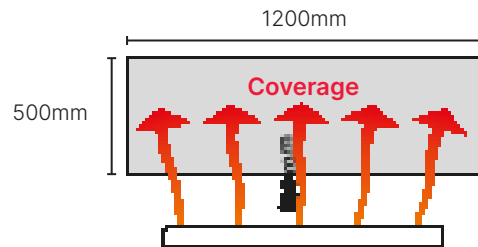

Dimensions

Dryer

Area coverage @ minimum operating distance of 500mm = 1200 × 500mm

Stand

VICTORY

www.victorylighting.co.uk | sales@victorylighting.co.uk
Unit 10, Chartmoor Road, Leighton Buzzard, LU7 4WG

© Victory Lighting (UK) Ltd 2024
The information contained in this literature is for general information purposes only. Victory Lighting (UK) Ltd endeavours to keep the information up to date and correct, but makes no representations or warranties of any kind, express or implied, about the completeness, accuracy, reliability, suitability or availability with respect to the information, products, services, or related graphics contained in this literature.