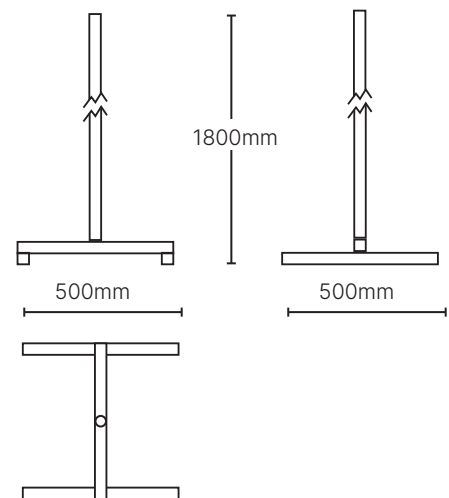

Dimensions

Dryer

Area coverage @ minimum operating distance of 500mm = 1200 × 500mm

Stand

VICTORY

www.victorylighting.co.uk | sales@victorylighting.co.uk
Unit 10, Chartmoor Road, Leighton Buzzard, LU7 4WG

© Victory Lighting (UK) Ltd 2024
The information contained in this literature is for general information purposes only. Victory Lighting (UK) Ltd endeavours to keep the information up to date and correct, but makes no representations or warranties of any kind, express or implied, about the completeness, accuracy, reliability, suitability or availability with respect to the information, products, services, or related graphics contained in this literature.