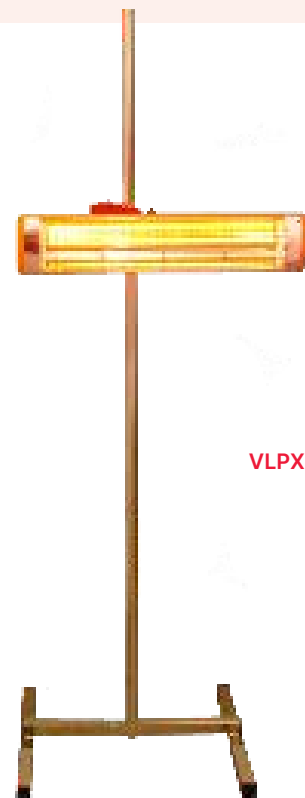

VICTORY
INFRARED

Your Partner in IR
and UV Technology

VLPX10 Infrared Paint Dryer

VICTORY

INFRARED

Victory VLPX10 Infrared Paint Dryer

Victory's range of automotive paint dryers has many options for both large and small jobs. The VLPX10 is a longer model with a 1kW, single-lamp, stand-mountable unit which compliments any existing full size drying system. It is ideal for drying sills, bumpers, lower areas of the vehicle and any number of other small jobs — either with or without the optional Victory lightweight stand. With the stand, it becomes an ideal additional heat source or spot drying unit.

VLPX10

The Victory VLPX10 is intended for use on small repairs and drying jobs such as engine drying, stripe removal, filler drying and pre-heating prior to spraying. VLPX10 dryers are supplied fitted with one 1kW ruby jacketed shortwave lamp.

Applications

- Spot drying
- Engine drying
- Strip removal
- Filler drying
- Stone chip repairs
- Preheating prior to spraying

Isolating switch

Flexible, efficient drying

- Includes 1kW ruby jacketed shortwave lamp
- Wide angle Hi-light reflector
- Includes 3m supply cable and 13A plug
- Convenient On/Off switch
- 10A surface mount fuse in switchbox
- Optional 1.8m (6ft) chrome plated stand
- Full height 'slide & lock' heater bracket

VLPX10S

VLPTD

0-99 minute
timer option

Victory VLPX10 range

Code		Watts
VLPX10	Cassette only	1000
VLPX10S	Cassette with stand	1000
VLPX10ST	Cassette with stand and timer	1000
VLPTD	Timer only	

Electrical specification:
220/240 VAC 1.0kW 50Hz single phase 4.17amps