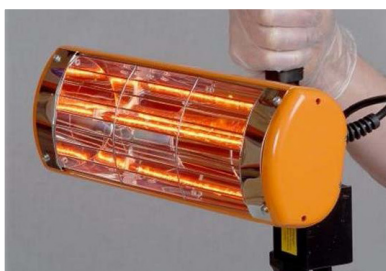

Victory VLP10 Infrared Paint Dryer

Victory's range of automotive paint dryers has many options for both large and small jobs. The VLP10 combines the flexibility of a hand held paint dryer with the benefits of a free standing heater. As a handheld unit it is perfect for small repairs, while used with a stand it becomes an ideal additional heat source or spot drying unit to complement larger systems.

The Victory VLP10 is ideal for use on small repairs and other drying jobs. It can be used hand held or mounted on a stand for many tasks such as engine drying, strip removal, filler drying, stone chip repairs and preheating prior to spraying.

Flexible, powerful drying

- Fitted with 1kW short wave Gold lamp
- Pistol grip handle
- Wide angle Hi-light reflector
- 3m of flexible cable\Built-in isolating switch
- Optional 1.8m (6ft) chrome plated stand
- Full height 'side and lock' heater bracket

Applications

- Spot drying
- Engine drying
- Strip removal
- Filler drying
- Stone chip repairs
- Preheating prior to spraying

Pistol grip

Isolating switch