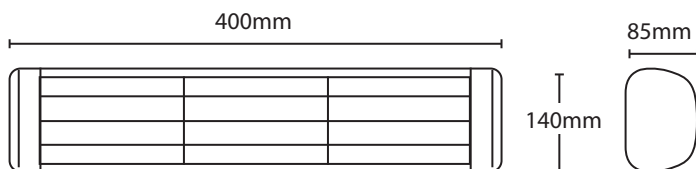

Dimensions

Dryer