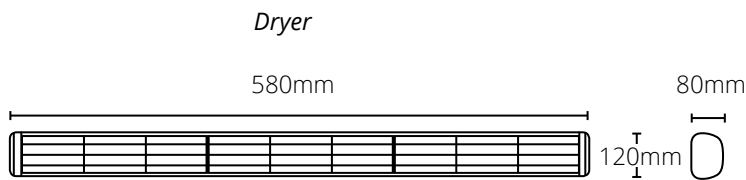

- 1 x 1000W lamp
- 3m cable

Optional

- 1.8m stand and slide and lock bracket
- VLPTD 0-99 minute timer

Dimensions

Area coverage @ minimum operating distance of 500mm = 1200 x 500mm

Victory Lighting (UK) Ltd
Unit 3, Eastman Way, Hemel Hempstead, Hertfordshire HP2 7DU
www.victorylighting.co.uk | e sales@victorylighting.co.uk | t +44 (0)1442 215200