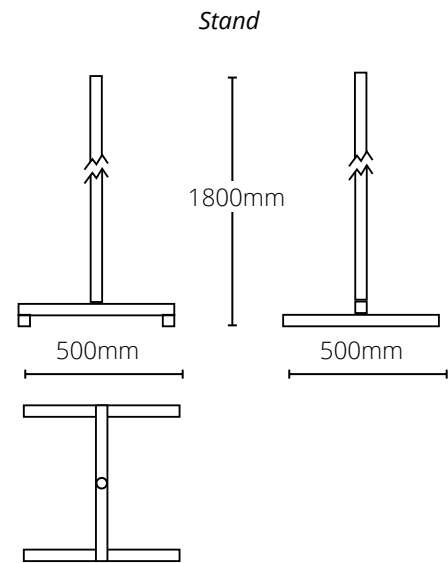

- 1 x 1000W lamp
- 3m cable

Optional

- 1.8m stand and slide and lock bracket
- VLPTD 0-99 minute timer

Dimensions

Area coverage @ minimum operating distance of 500mm = 1200 x 500mm

Victory Lighting (UK) Ltd
Unit 3, Eastman Way, Hemel Hempstead, Hertfordshire HP2 7DU
www.victorylighting.co.uk | e sales@victorylighting.co.uk | t +44 (0)1442 215200