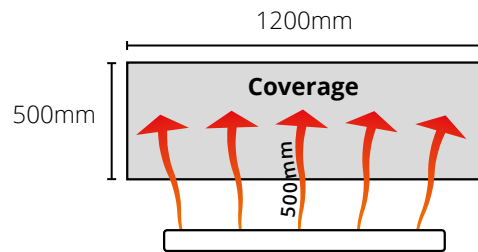

- 1 x 1000W lamp
- 3m cable

Optional

- 1.8m stand and slide and lock bracket
- VLPTD 0-99 minute timer

Dimensions

Area coverage @ minimum operating distance of 500mm = 1200 x 500mm

Victory Lighting (UK) Ltd
Unit 3, Eastman Way, Hemel Hempstead, Hertfordshire HP2 7DU
www.victorylighting.co.uk | e sales@victorylighting.co.uk | t +44 (0)1442 215200